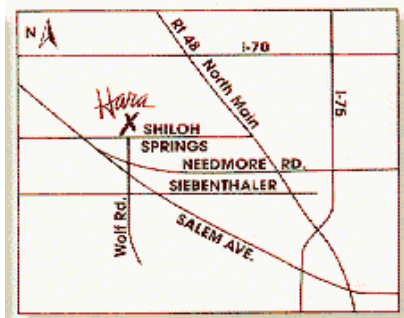

HARA ARENA

EAST HALL & BALLARENA

1001 SHILOH SPRINGS RD,
DAYTON, OH

SHOW INFO: Nick Folger

POB 341233

Beavercreek, OH 45434

Email: chair@daytontrainshow.com

937-429-5353

VENDOR INQUIRES ARE WELCOME FOR 2009

VISIT OUR WEBSITE: <http://www.daytontrainshow.com/>

Division 3, Mid-Central Region, NMRA is a 501c (3) non-profit organization

Kids!!!

Look for the

"Thomas the Tank Engine" Display!
You might win your own "Thomas"
train set!